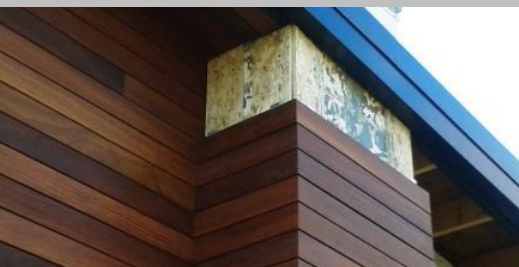

WEIGHT (DRIED)

1050kg/M3

COMMON USES

Furniture / Flooring
/ Decking / Tool
Handles, Cladding

USUALLY

**AVAILABLE
AS**

Rough Sawn Lumber
1" to 4" x 4" & up x 6' & up
Pre-cut sizes for flooring
manufacturing
S4S KD
20mm X100mm/130mm x
450/600/750/900mm
Decking
Flooring

Workability

Tends to be difficult to work on account of its density and interlocked grain. If the grain is not too interlocked, Cumaru can be surface-planed to a smooth finish. However, the wood contains silica and will have a moderate blunting effect on tool cutters. Due to its high oil content and density, Cumaru can present difficulties in gluing, and pre-boring is necessary when screwing or nailing the wood.