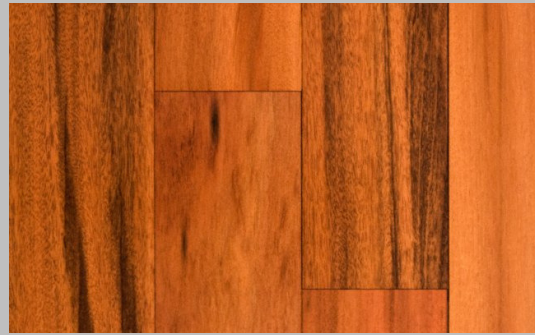

905kg/M3

COMMON USES

Furniture / Flooring/ Decking/
Tool Handles

USUALLY

AVAILABLE AS

Rough Sawn Lumber
1" to 4" x 4" & up x 6' & up
Pre-cut sizes for flooring
manufacturing
S4S KD
20mm X100mm/130mm x
450/600/750/900mm
Decking
Flooring

TIGER WOOD

MUIRACATIARA
GONÇALO ALVES
JOBILLO

Scientific Name: Astronium Fraxinifolium

Description:

Tigerwood floor will have a very distinctive exotic appearance. The hardwood is light golden-brown with variable black striping which varies in thickness. Tigerwood flooring darkens dramatically with sunlight to deep red color.