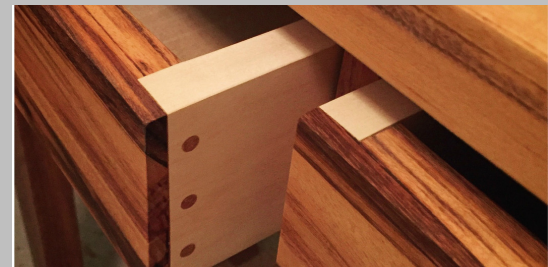

905kg/M3

COMMON USES

Furniture / Flooring/ Decking/
Tool Handles

USUALLY

AVAILABLE AS

Rough Sawn Lumber
1" to 4" x 4" & up x 6' & up
Pre-cut sizes for flooring
manufacturing
S4S KD
20mm X100mm/130mm x
450/600/750/900mm
Decking
Flooring

TIGER WOOD

MUIRACATIARA
GONÇALO ALVES
JOBILLO

Scientific Name: Astronium Fraxinifolium

Description:

Tigerwood floor will have a very distinctive exotic appearance. The hardwood is light golden-brown with variable black striping which varies in thickness. Tigerwood flooring darkens dramatically with sunlight to deep red color.

Properties:

It is highly durable and strong. The wood weathers well and is highly resistant to moisture absorption.

Workability

Tiger wood is generally not too difficult to work, despite its high density. Figured pieces with irregular grain can pose a challenge in planing and machining operations. Goncalo Alves can also have a moderate blunting effect on cutters. The wood is very resistant to moisture absorption, which can make it difficult to glue. Goncalo Alves turns and finishes well.