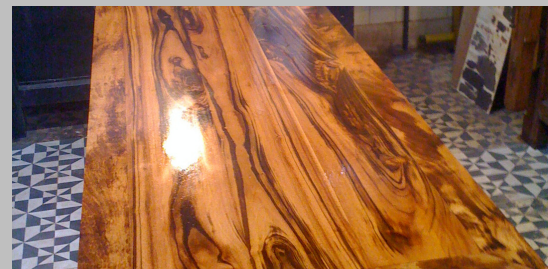

905kg/M3

COMMON USES

Furniture / Flooring/ Decking/
Tool Handles

USUALLY

AVAILABLE AS

Rough Sawn Lumber
1" to 4" x 4" & up x 6' & up
Pre-cut sizes for flooring
manufacturing
S4S KD
20mm X100mm/130mm x
450/600/750/900mm
Decking
Flooring

TIGER WOOD

MUIRACATIARA
GONÇALO ALVES
JOBILLO

Scientific Name: Astronium Fraxinifolium

Description:

Tigerwood floor will have a very distinctive exotic appearance. The hardwood is light golden-brown with variable black striping which varies in thickness. Tigerwood flooring darkens dramatically with sunlight to deep red color.

Properties:

It is highly durable and strong. The wood weathers well and is highly resistant to moisture absorption.

Workability

Tiger wood is generally not too difficult to work, despite its high density. Figured pieces with irregular grain can pose a challenge in planing and machining operations. Goncalo Alves can also have a moderate blunting effect on cutters. The wood is very resistant to moisture absorption, which can make it difficult to glue. Goncalo Alves turns and finishes well.