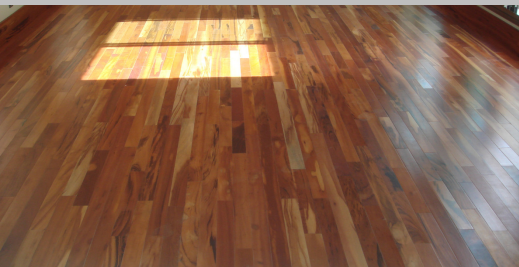

905kg/M3

COMMON USES

Furniture / Flooring/ Decking/
Tool Handles

USUALLY

AVAILABLE AS

Rough Sawn Lumber
1" to 4" x 4" & up x 6' & up
Pre-cut sizes for flooring
manufacturing
S4S KD
20mm X100mm/130mm x
450/600/750/900mm
Decking
Flooring

TIGER WOOD

MUIRACATIARA
GONÇALO ALVES
JOBILLO

Scientific Name: Astronium Fraxinifolium

Description:

Tigerwood floor will have a very distinctive exotic appearance. The hardwood is light golden-brown with variable black striping which varies in thickness. Tigerwood flooring darkens dramatically with sunlight to deep red color.