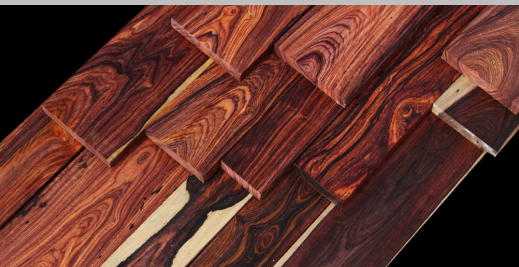

WEIGHT (DRIED)

1095kg/M3

COMMON USES

Fine Furniture / Musical Instruments / Turnings / Specialty Luxury Objects

USUALLY

AVAILABLE AS

Wood Blocks
Sizes can vary

Example:

150mm X 200mm X 2m
130mm x 120mm x 1.8M
3/4" x 3/4" x 6"

COCOBOLO

COCABOLA
COCOBOLA

FACT SHEET

Scientific Name: *Dalbergia retusa*

Description:

Cocobolo can be seen in a kaleidoscope of different colors, ranging from yellow, orange, red, and shades of brown with streaks of black or purple. Sapwood is typically a very pale yellow. Colors are lighter when freshly sanded/cut, and darken with age; for more information, see the article on preventing color changes in exotic woods.

Comments:

One of today's most prized lumbers for its outstanding color and figure, yet also one of the most infamous for its difficulty in gluing, and its tendency to cause allergic reactions in woodworkers. Also, there are a few misleading reports of Cocobolo's Janka hardness being only about 1,100 lbf, and its modulus of elasticity at only about 1,100,000 lbf/in²: which is almost certainly either a typo or a different wood than what is commonly called Cocobolo (*Dalbergia retusa*). Reports indicate that Cocobolo is stronger and denser than Brazilian Rosewood, and that is the basis for the strength values (bending strength and modulus of elasticity) that are quoted at the top of this page.

Specific gravity is used to predict the hardness of wood with a fair degree of accuracy, and given its incredibly high density, (it sinks in water: see video below), Cocobolo's hardness (and other strength properties) is most likely several times higher than the 1,100 lbf which is sometimes reported.