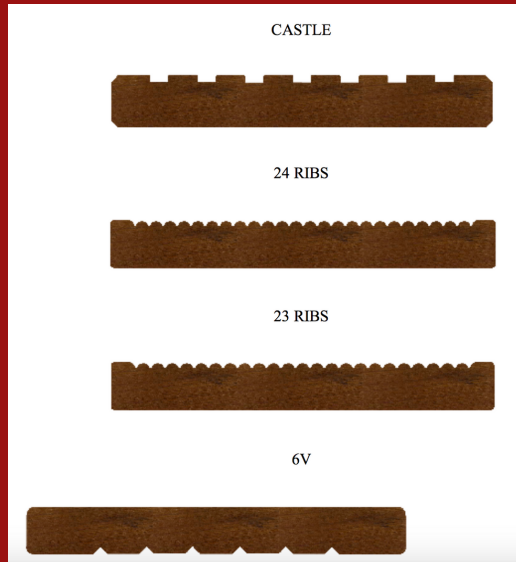

- 1 x 2"
- 1 x 3"
- 1 x 4"
- 1 x 6"
- 1 x 8"
- 5/4 x 4"
- 5/4 x 6"
- 5/4 x 8"
- 1.5 x 1.5"
- 1.5 x 4"
- 1.5 x 6"
- 1.5 x 8"

* NOMINAL SIZES

DIAGONAL CLIP SMOOTH

DIAGONAL CLIP DOUBLE ANTI-SLIP

CLIP RIBS

CLIP FIX

PROFILES & SIZES

BUSINESS NESTING INTERNATIONAL LIMITED

P 307 - R3

TG in the Tops (used in the profiles P307 and P501)

DIAGONAL SMOOTH

europaean sizes

- 19/20 or 21 x 90/95 mm
- 19/20 or 21 x 100 mm
- 19/20 or 21 x 120 mm
- 19/20 or 21 x 140/145 mm

www.businessnesting.com/wood

DECKING

FACT SHEET

IPE
CUMARU
TIGER WOOD
JATOBA
MASSARANDUBA
ITAUBA
AND MORE

REGULAR LENGTHS

7' - 22'

(2.1M - 6.7M)

SPECIAL ARRANGEMENTS IN DIFFERENT LENGTHS THAT INFLUENCE PRICES: